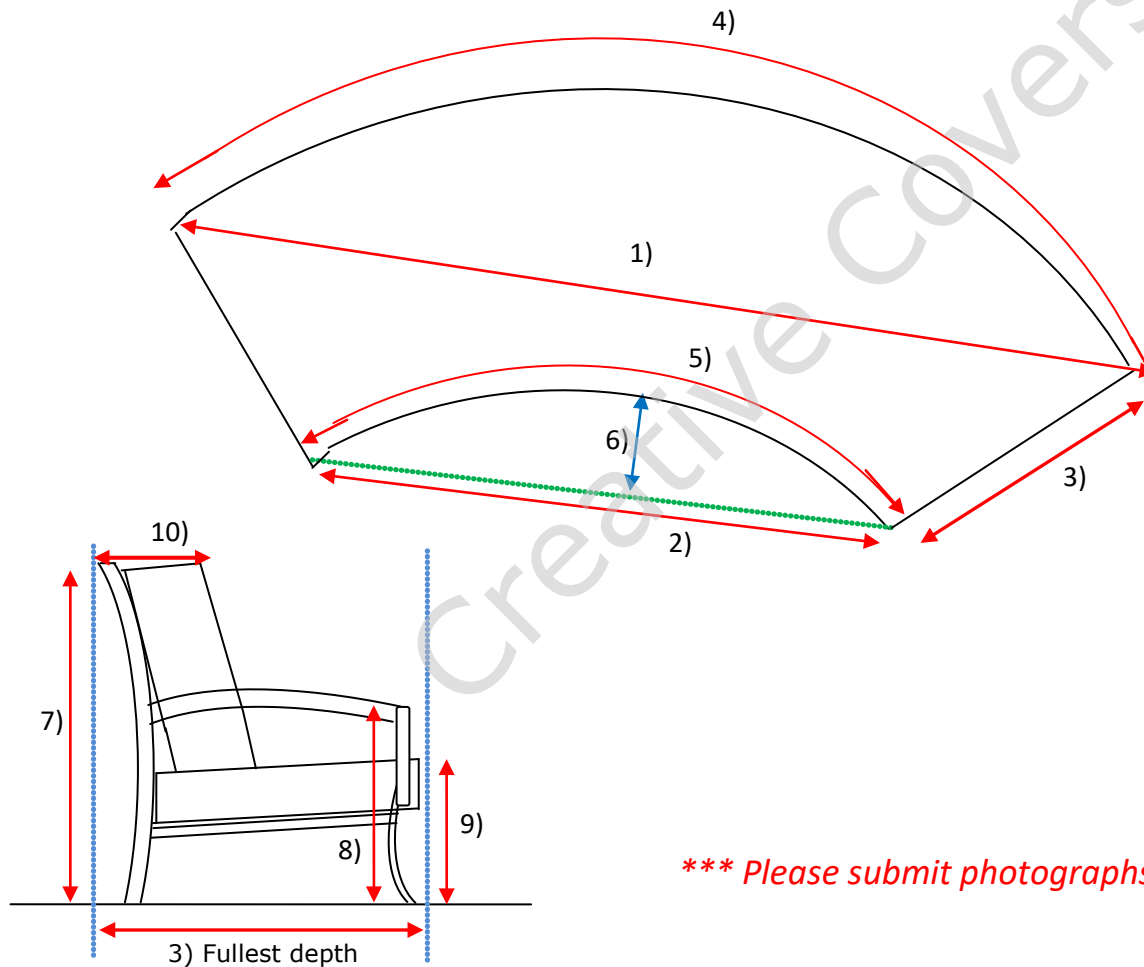

## Crescent - Curved Sofa

AERIAL VIEW OF SOFA

Customer name: \_\_\_\_\_

1. Length across sofa: \_\_\_\_\_
2. Length at front of sofa: \_\_\_\_\_
3. Fullest depth: \_\_\_\_\_
4. Curved along back of sofa: \_\_\_\_\_
5. Curved along front of sofa: \_\_\_\_\_
6. Distance from the imaginary line to the center of the couch: \_\_\_\_\_
7. Back height: \_\_\_\_\_
8. Arm height: \_\_\_\_\_
9. Seat height: \_\_\_\_\_
10. Thickness of frame and cushion: \_\_\_\_\_